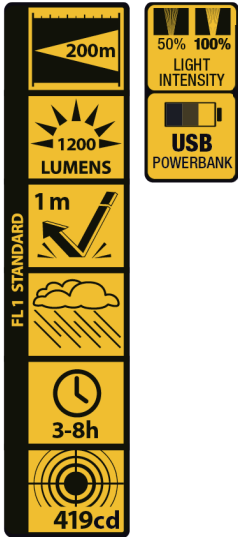

## 20 Watt LED Working Lamp • 1200 Lumen Power

### M-WKL-002YB

Function	100% - 50% - Off - Red Stroboscope USB powerbank function, output 5V 1A LED charging status indicator
LED Type	20 Watt LED
Light Output	1200 lumens
Beam Distance	200m
Run Time	100% = 3h / 50% = 8h
Water Resistance	IP65
Material	Aluminium/plastic
Color	Black and yellow
Battery operated	1x 4400mAh Lithium batterie pack included
Accessory	USB cable
Dimensions	17.00cm x 13.20cm x 4.20cm
Packaging	1 piece in colorbox
EAN	0884620040826